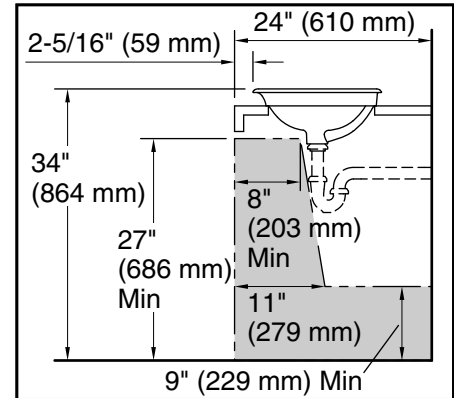

Iron Plains® Trough Rectangle

bathroom sink with Indigo Blue painted underside

K-20212-BL

Recommended ADA Installation

Technical Information

All product dimensions are nominal.

Installation: Drop-in, Under-mount, Vessel

Drain hole: 1-3/4" (44 mm)

Template: 1319048-7, required, included

Notes

Install this product according to the installation instructions.

NOTICE: Countertop manufacturer or cutter must use the cut-out template provided with the product, or a current one provided by Kohler Co. (call 1-800-4-KOHLER). Kohler Co. is not responsible for cutout errors when the incorrect cut-out template is used.