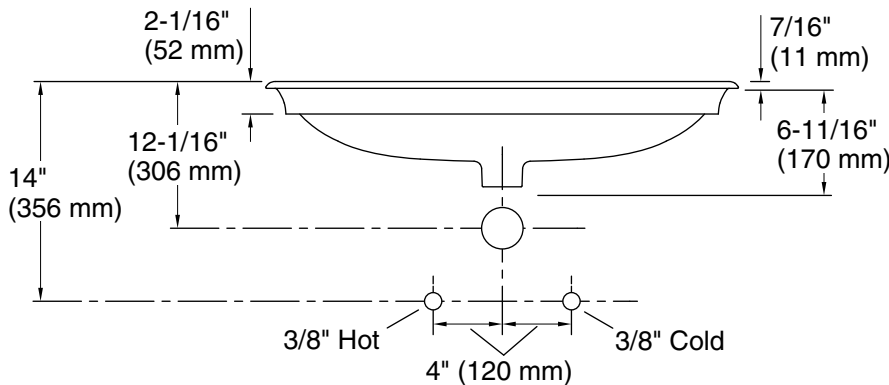

Iron Plains® Trough Rectangle

bathroom sink with Indigo Blue painted underside

K-20212-BL

Recommended ADA Installation

Technical Information

All product dimensions are nominal.

Installation: Drop-in, Under-mount, Vessel

Drain hole: 1-3/4" (44 mm)

Template: 1319048-7, required, included

Notes

Install this product according to the installation instructions.

NOTICE: Countertop manufacturer or cutter must use the cut-out template provided with the product, or a current one provided by Kohler Co. (call 1-800-4-KOHLER). Kohler Co. is not responsible for cutout errors when the incorrect cut-out template is used.