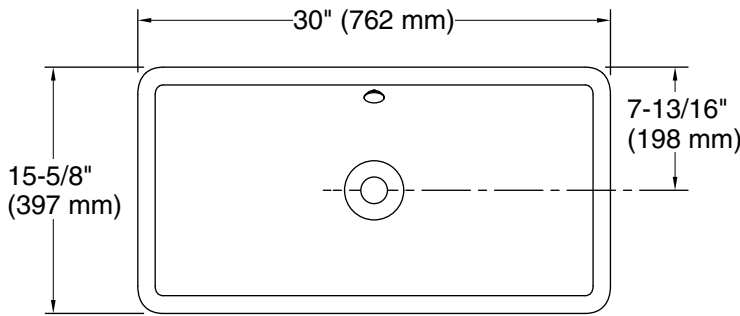

Iron Plains® Trough Rectangle

bathroom sink with Indigo Blue painted underside

K-20212-BL

Recommended ADA Installation

Technical Information

All product dimensions are nominal.

Installation: Drop-in, Under-mount, Vessel